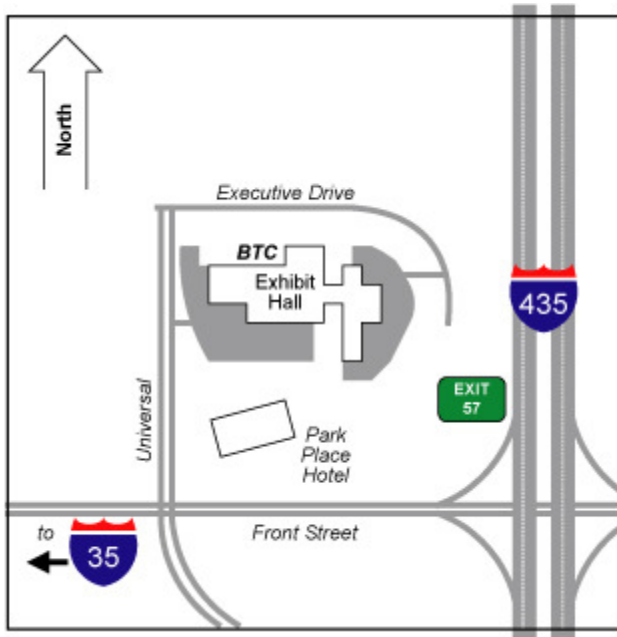

KC/RC SWAP-N-SHOP

<http://www.kcradiocontrol.org>

Saturday January 19, 2008

10:00 AM—4:00 PM

**Over 20,000 Square Feet!
R/C Planes-Boats-Helicopter-Cars
Buy-Sell-Trade**

MCC Business Technology Center
1775 Universal Ave, Kansas City, MO
I-435 at Front Street (Exit 57)
1/2 Mile West of I-435
1/2 Mile North on Universal
Look for KCRC Swap Meet Signs

Admission \$5.00
(Kids Under 12 Free)
Concessions Available

Send Registration Form and Fee to:

Jim Cianciolo
KC/RC Swap-N-Shop
3014 Viking Court
Independence, MO 64057

Pre-Registration is Recommended. Tables sell out fast!