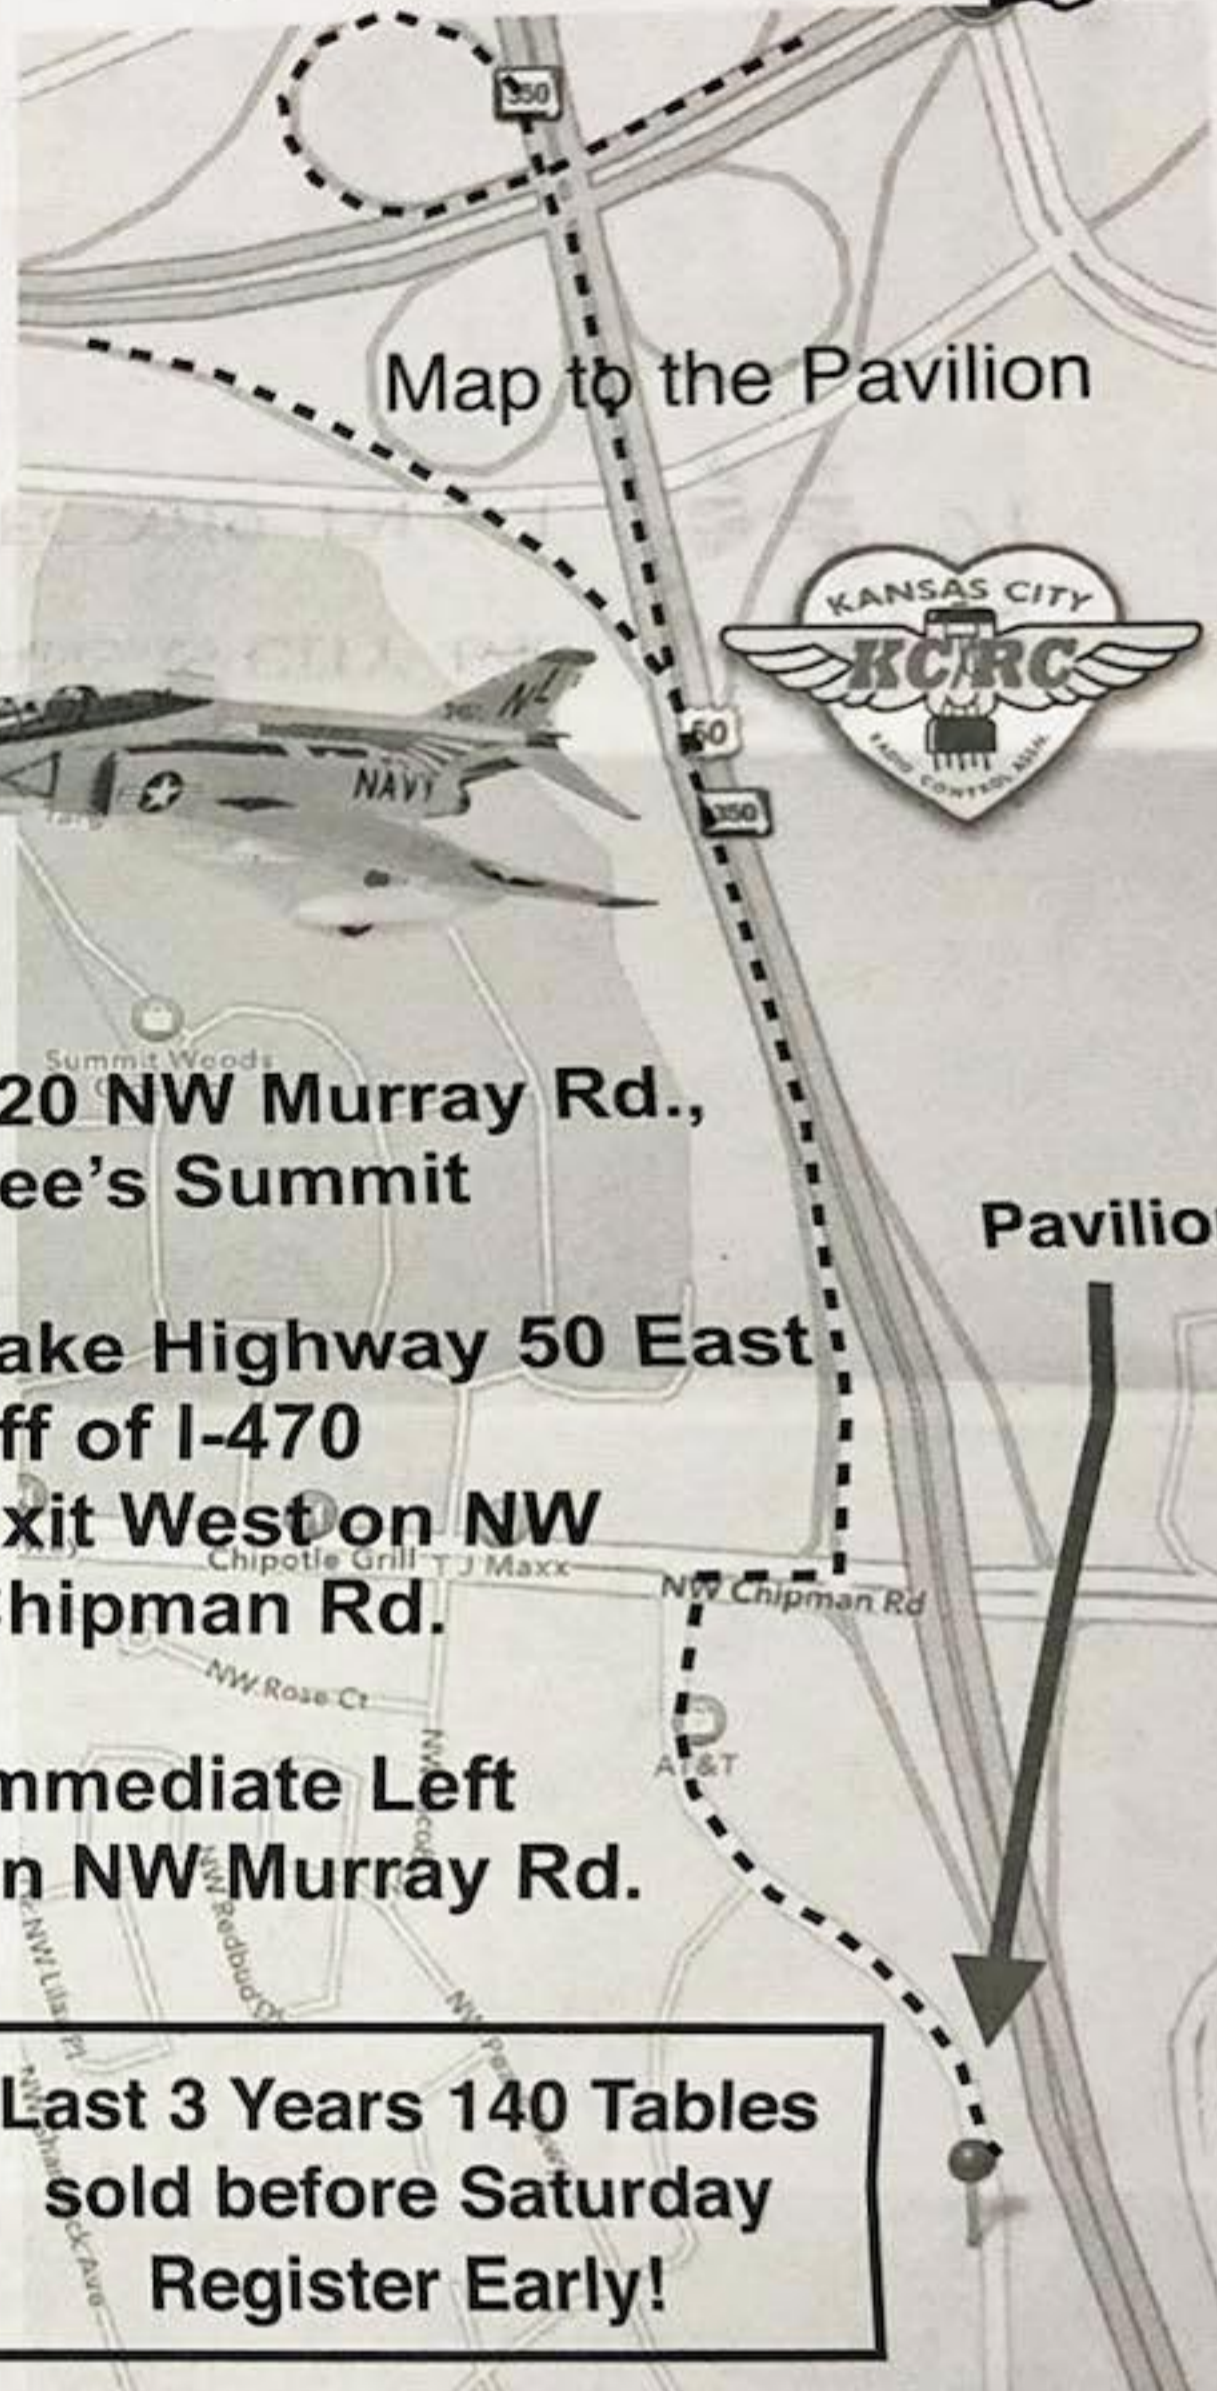

2020 Swap 'N' Shop

Largest in the Midwest

Saturday, February 1, 2020

John Knox Pavilion

Hours: 9 A.M. – 3 P.M.

RC Planes-Boats-Helicopters-Cars
(Buy-Sell-Trade)

Admission \$5.00 – Kids Under 12 Free

Concessions Available at Noon

Write on this form if you have a preferred location
for your table when you return the form!

520 NW Murray Rd.,
Lee's Summit

Take Highway 50 East
off of I-470
Exit West on NW
Chipman Rd.

Immediate Left
on NW Murray Rd.

**Limited Floor Space for large models, first come, first serve.
2 table purchases required for floor space.**

Last date for Pre-Registration–Jan 24, 2020
All table locations will be assigned by KCRC
One Vendor Admission for each 8' table