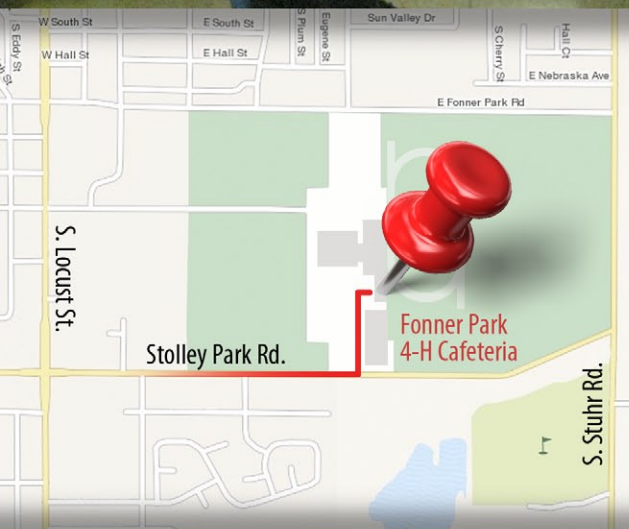

# Sunday Jan 9th, 2011

- **Grand Island, Ne - Fonner Park 4-H Cafeteria**  
700 E. Stolley Park Rd. (Next to the Heartland Event Center)
- **Registration: 8am-11am**
- **Auction starts at 11am**
- **\$5 Buyer/Seller Fee**
- **Raffle Giveaway at 2pm**
- **Food & Beverages will be available**